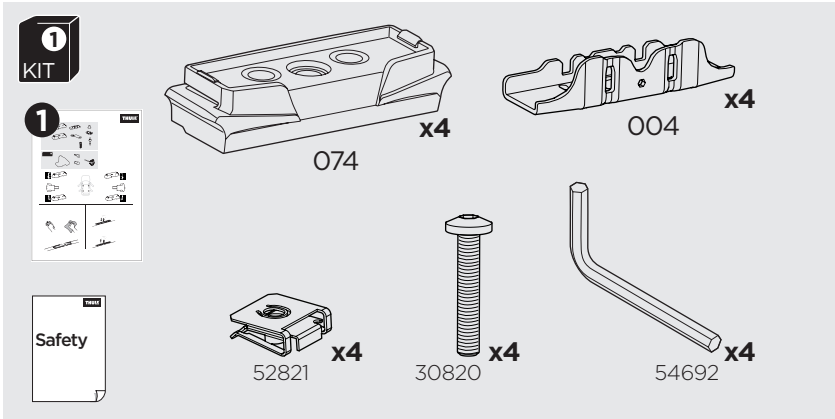

## Kit 187043

**CITROËN Dispatch**, 4-dr Van, 07-16  
**CITROËN Dispatch**, 5-dr Van, 07-16  
**CITROËN Jumpy**, 4-dr Van, 07-16  
**CITROËN Jumpy**, 5-dr Van, 07-16  
**FIAT Scudo**, 4-dr Van, 07-16

**FIAT Scudo**, 5-dr Van, 07-16  
**PEUGEOT Expert**, 4-dr Van, 07-16  
**PEUGEOT Expert**, 5-dr Van, 07-16  
**TOYOTA Proace**, 4-dr Van, 13-16  
**TOYOTA Proace**, 5-dr Van, 13-16

ISO 11154-E

This kit is only for vehicles with fixpoint mounting.

3

4

5

6

i

A