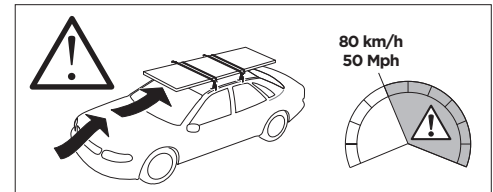

1

Kit 187043

CITROËN Dispatch, 4-dr Van, 07-16
CITROËN Dispatch, 5-dr Van, 07-16
CITROËN Jumpy, 4-dr Van, 07-16
CITROËN Jumpy, 5-dr Van, 07-16
FIAT Scudo, 4-dr Van, 07-16

FIAT Scudo, 5-dr Van, 07-16
PEUGEOT Expert, 4-dr Van, 07-16
PEUGEOT Expert, 5-dr Van, 07-16
TOYOTA Proace, 4-dr Van, 13-16
TOYOTA Proace, 5-dr Van, 13-16

ISO 11154-E

This kit is only for vehicles with fixpoint mounting.