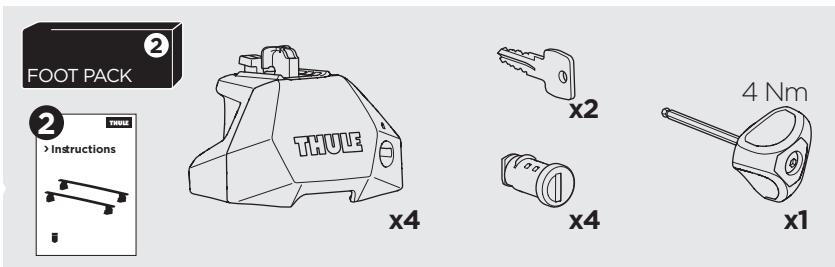

1

Kit 187043

CITROËN Dispatch, 4-dr Van, 07-16
CITROËN Dispatch, 5-dr Van, 07-16
CITROËN Jumpy, 4-dr Van, 07-16
CITROËN Jumpy, 5-dr Van, 07-16
FIAT Scudo, 4-dr Van, 07-16

FIAT Scudo, 5-dr Van, 07-16
PEUGEOT Expert, 4-dr Van, 07-16
PEUGEOT Expert, 5-dr Van, 07-16
TOYOTA Proace, 4-dr Van, 13-16
TOYOTA Proace, 5-dr Van, 13-16

ISO 11154-E

This kit is only for vehicles with fixpoint mounting.